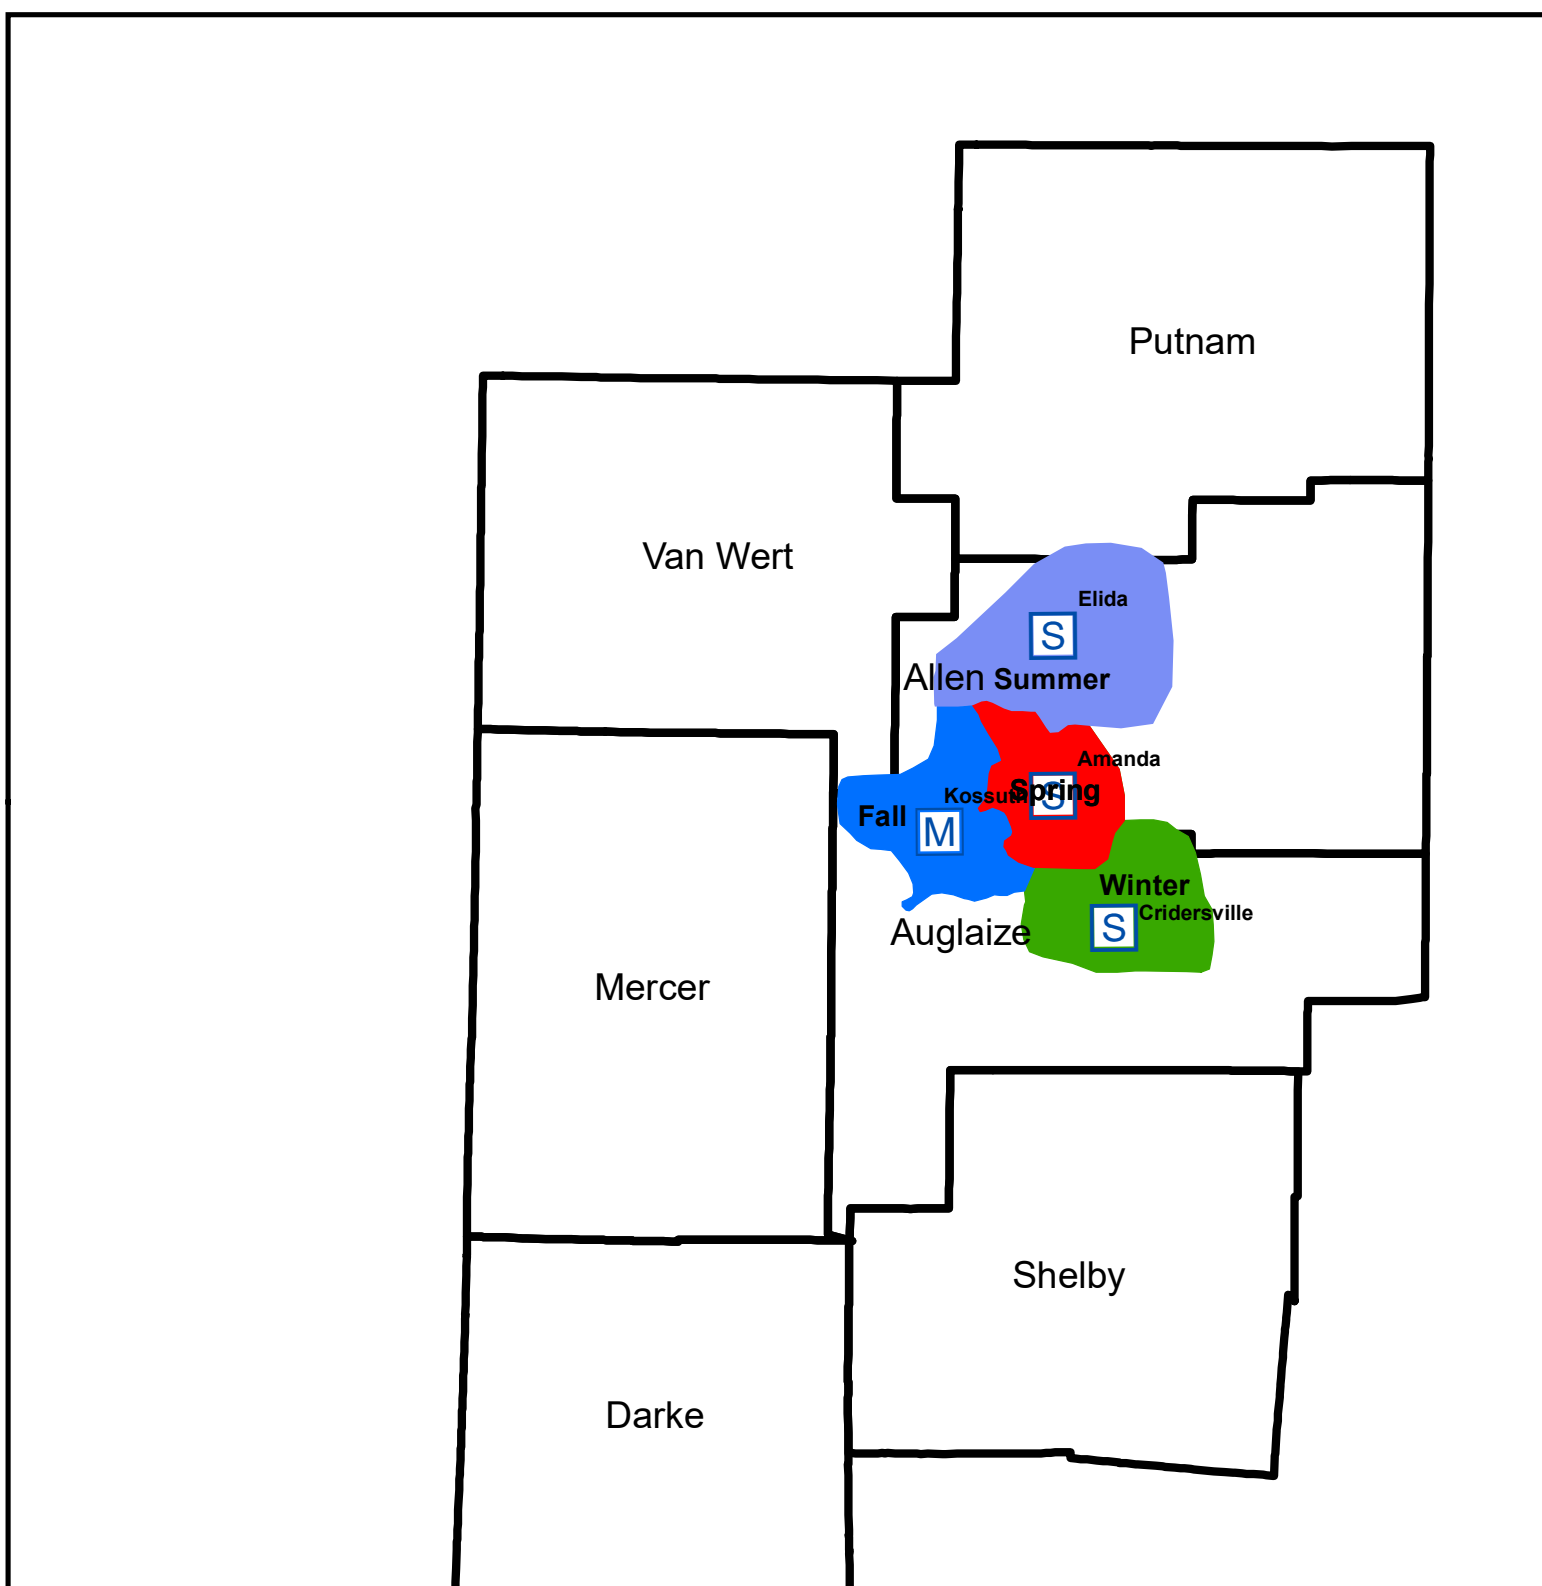

Planned Tree Trimming

Legend

Metering Point

Sub Station

Tree Trimming Summer 2022

Tree Trimming Spring 2022

Tree Trimming Fall 2022

Tree Trimming Winter 2022

gs_county