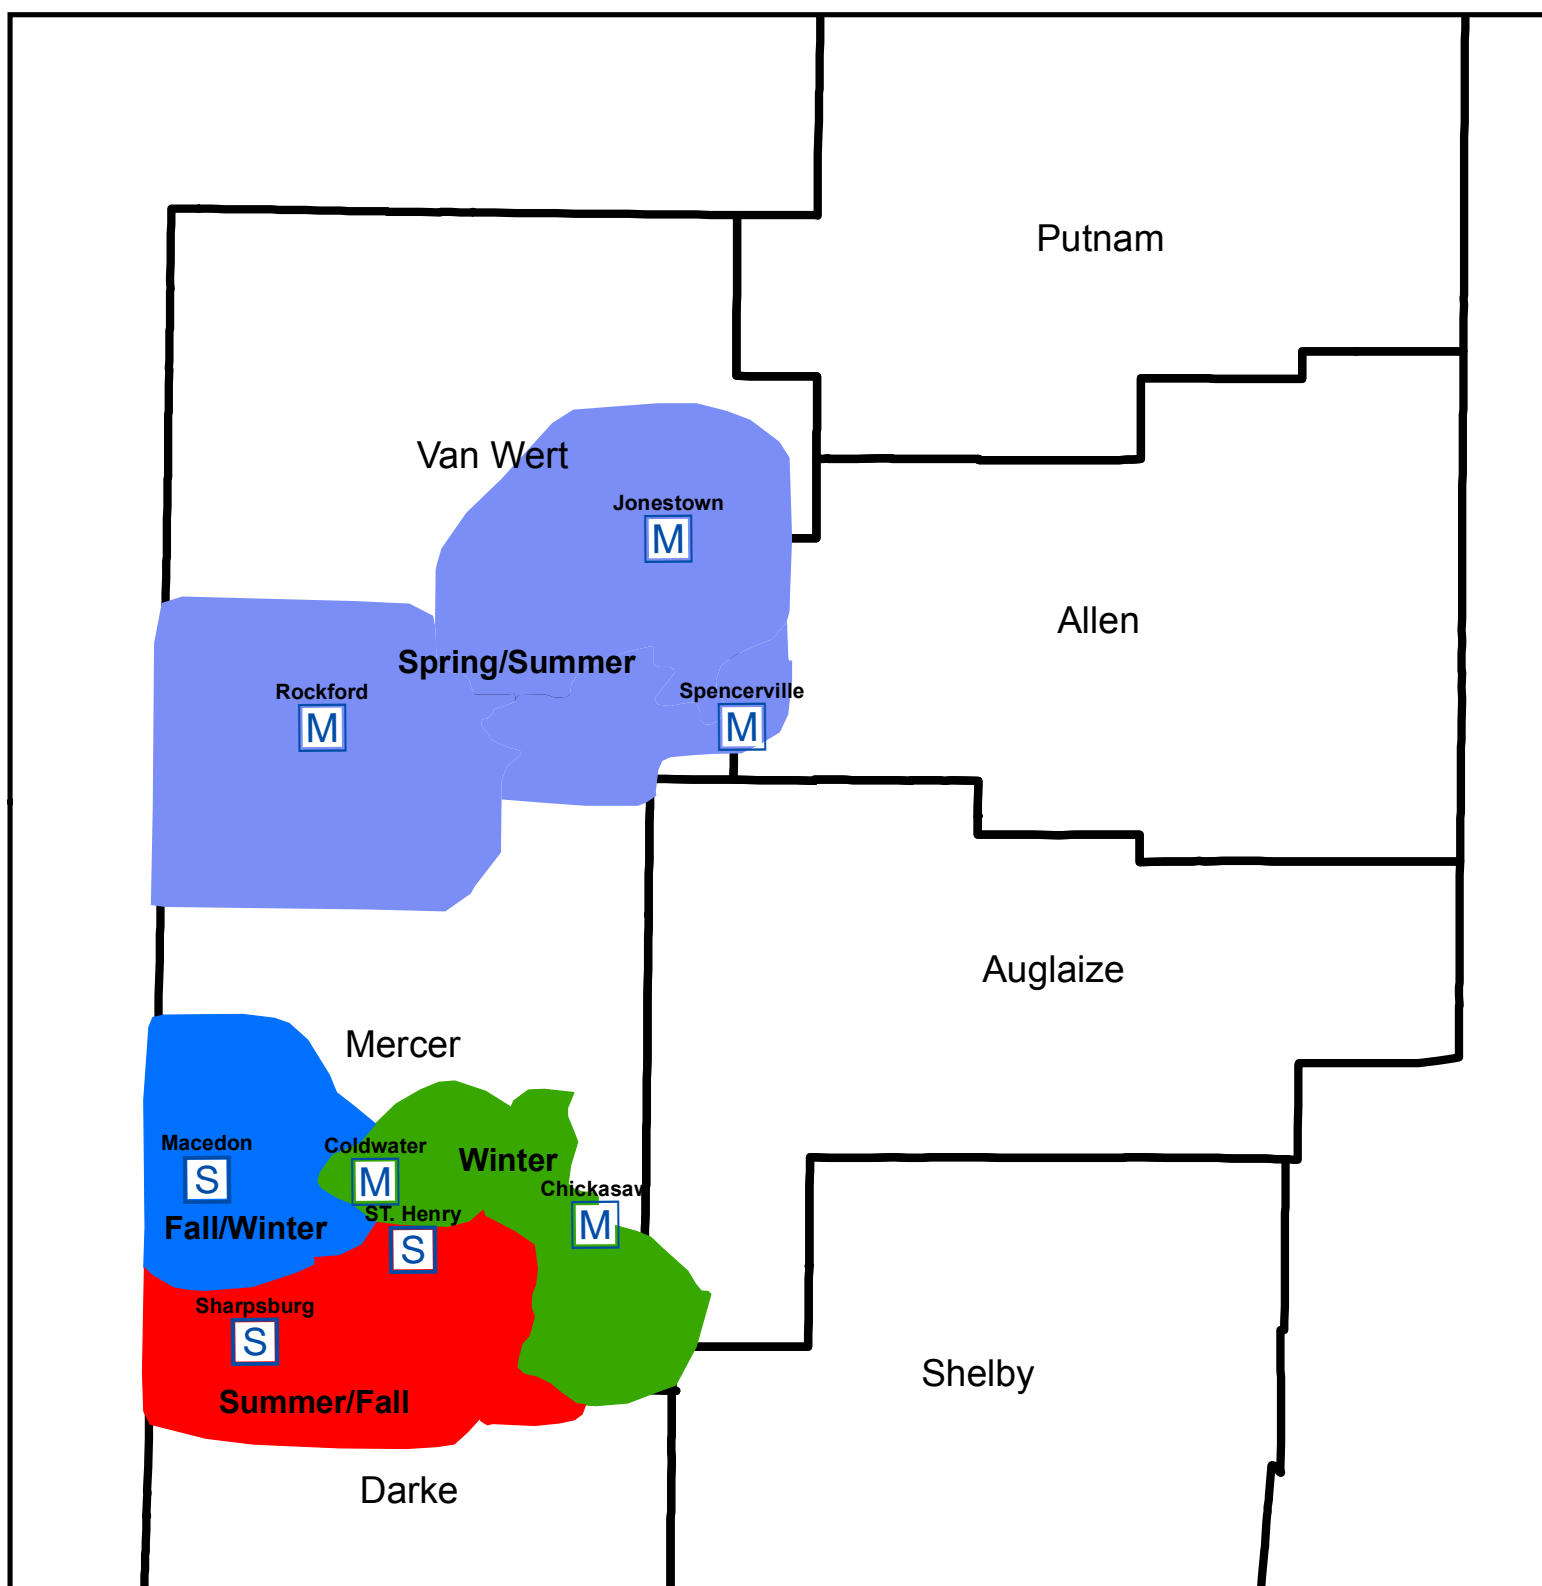

Planned Tree Trimming

Legend

-  Metering Point
-  Sub Station
-  Tree Trimming Spring\Summer 2020
-  Tree Trimming Summer\Fall 2020
-  Tree Trimming Fall\Winter 2020
-  Tree Trimming Winter 2020
-  gs_county